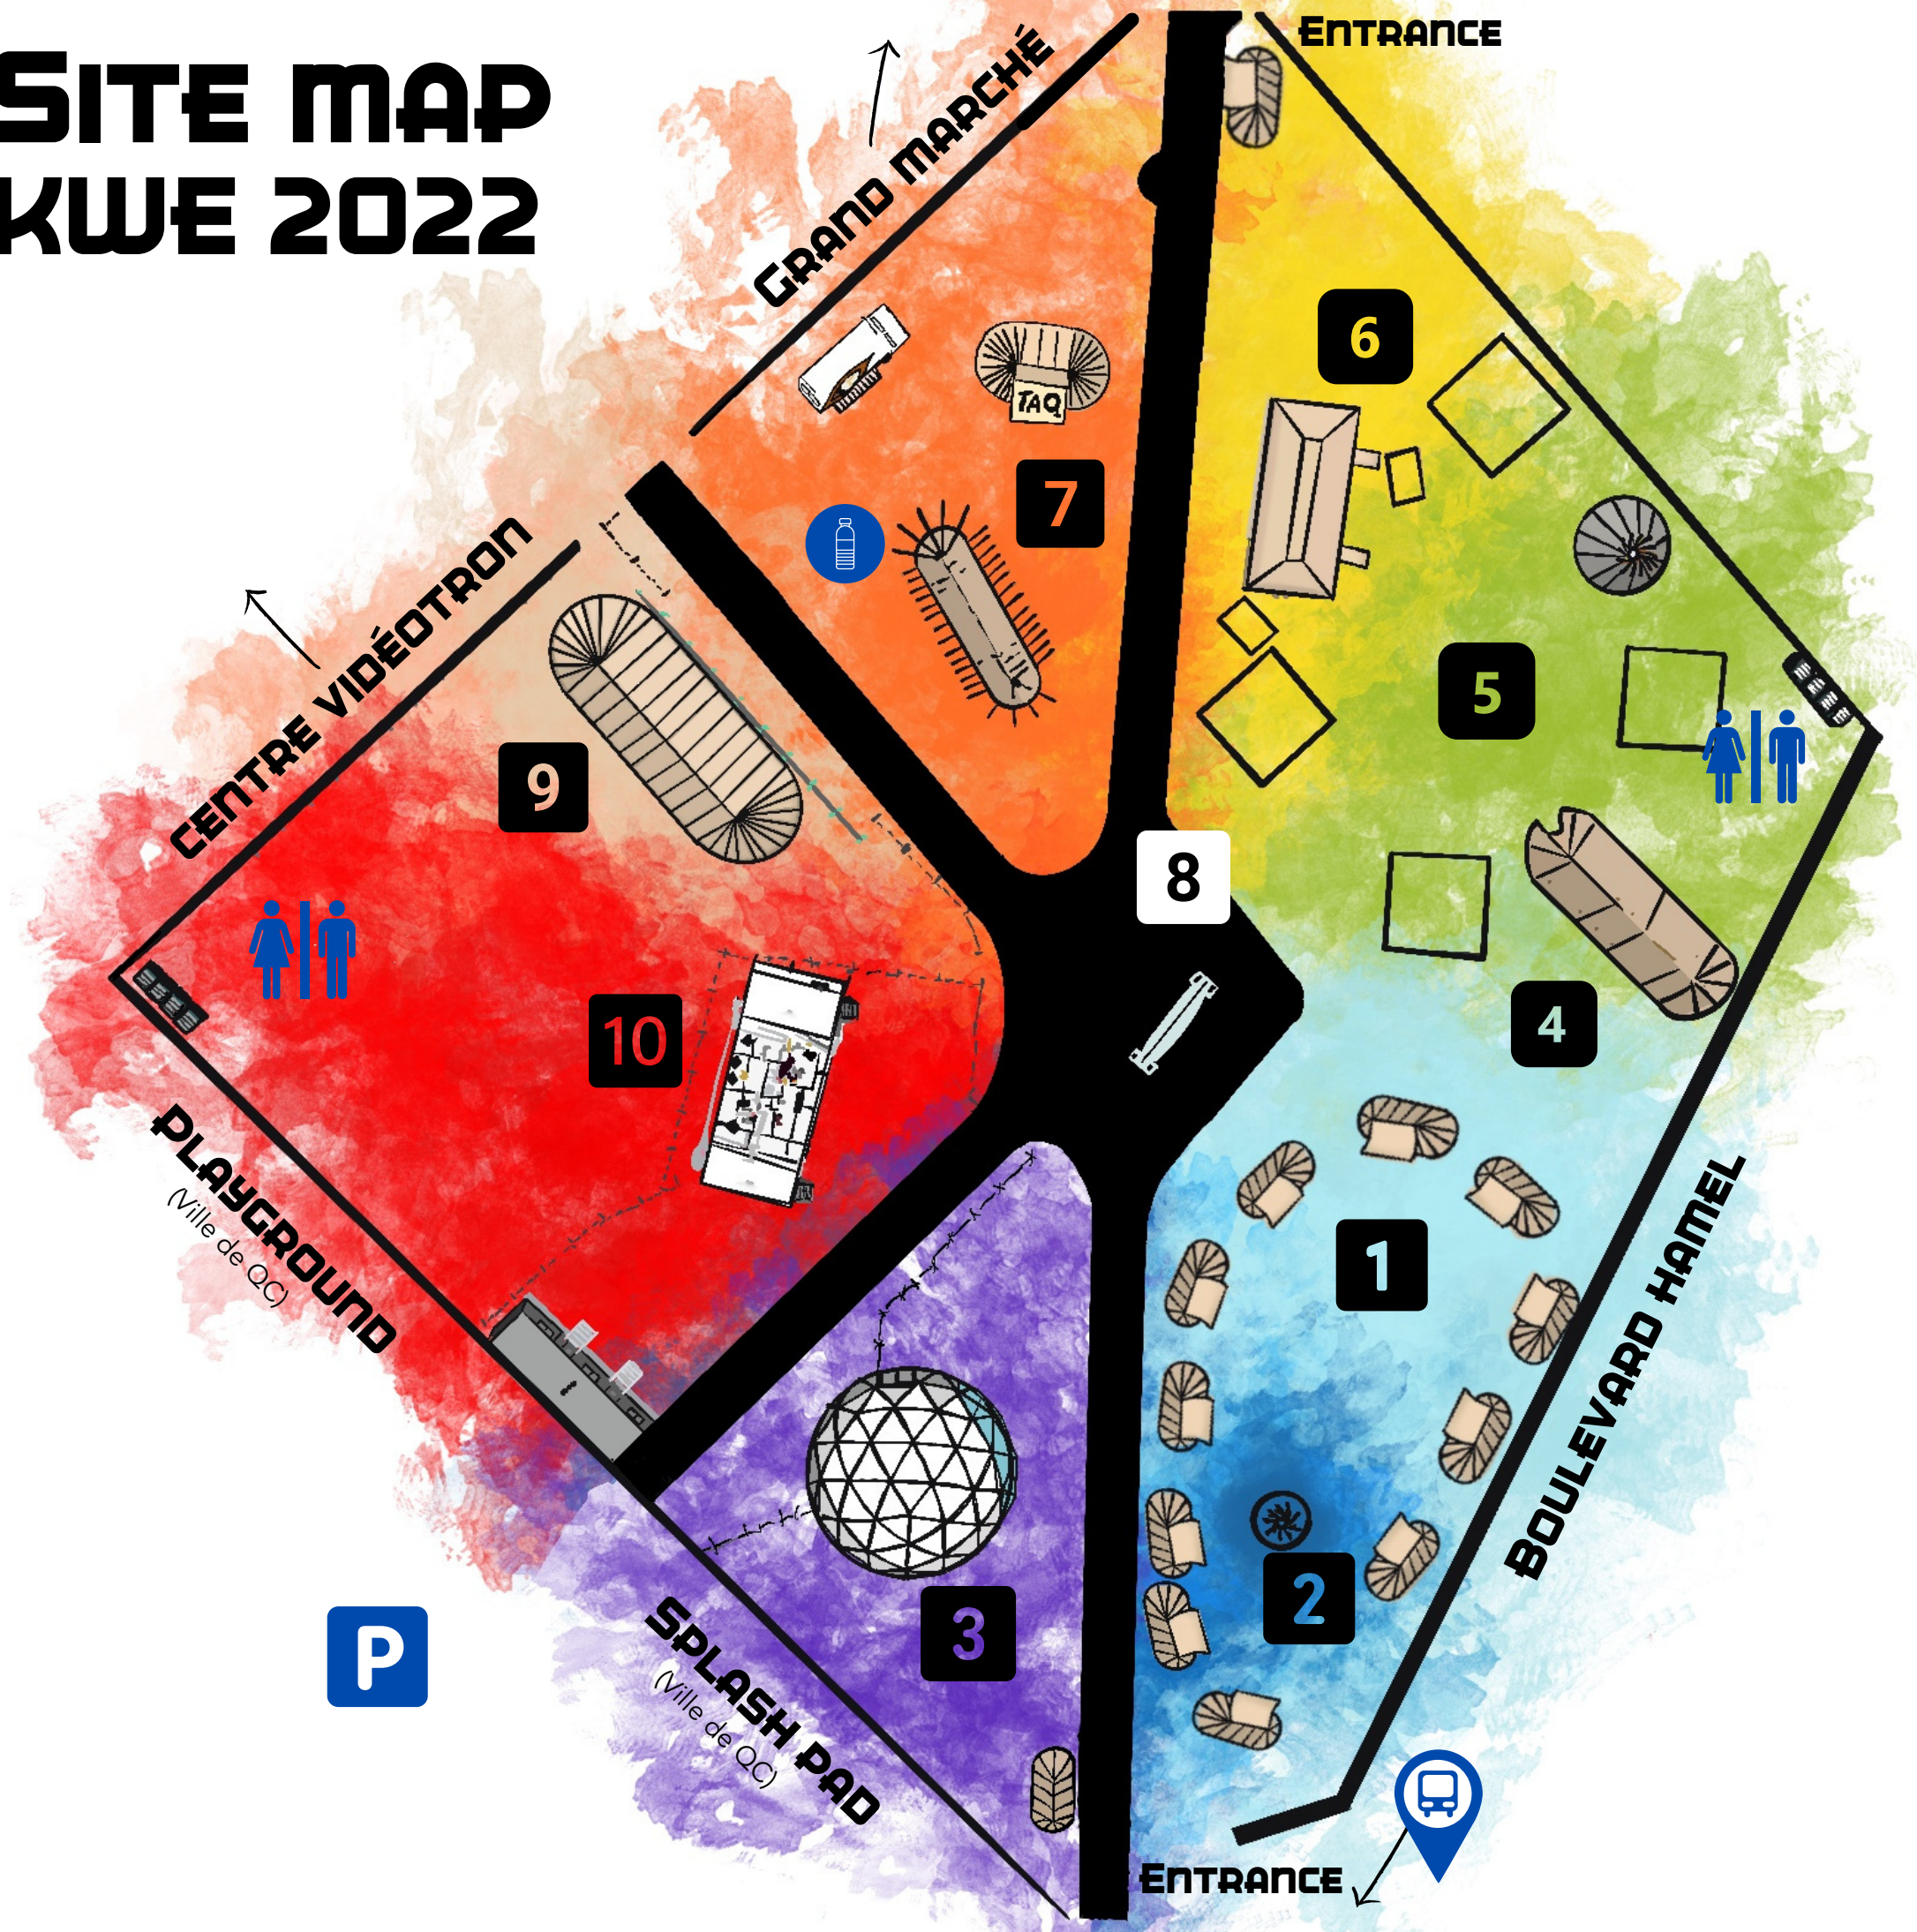

SITE MAP KWE 2022

LEGEND

- 1** The 11 Nations Trail
- 2** Spontaneous Performances
- 3** The Discussion Space "Myths and Realities"
- 4** Shaputuan Tshakapesh
- 5** Exhibition of Traditional Indigenous Dwellings
- 6** Artistic Workshops
- 7** Culinary Activities
- 8** Giant Map of Nations
- 9** Librairie Hannenorak & Artisans' Boutique
- 10** **SCÈNE**  RADIO-CANADA

-  Water Dispenser
-  Sanitary facilities
-  Bus stop (802 - Centre de foires)
-  Parking (\$)